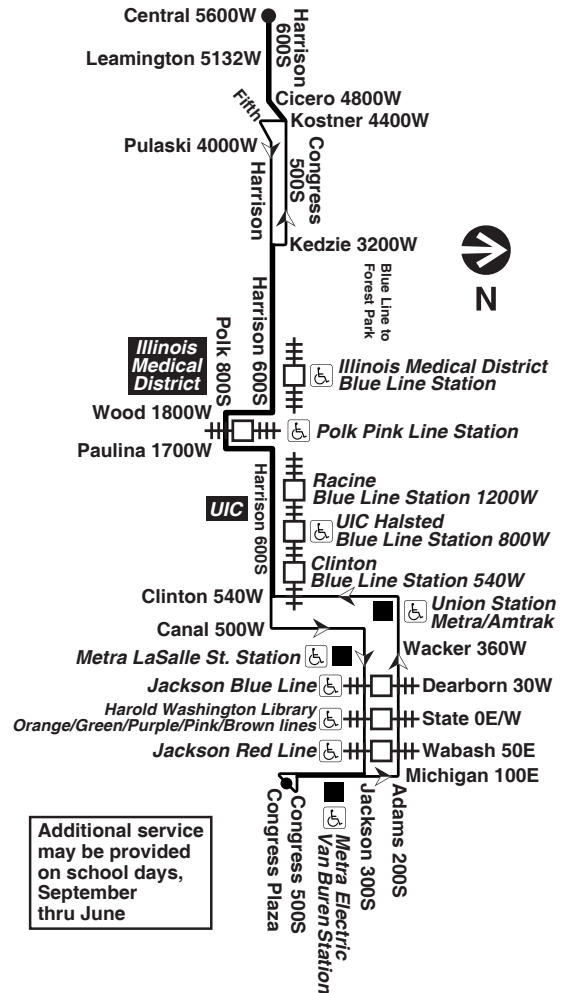

Additional notes:

All CTA buses are accessible. For accessibility help or to report concerns at stops, contact CTA Customer Service at transitchicago.com/feedback.

Federal law requires priority seating be designated for seniors and people with disabilities. **Please stand up** and yield these seats when needed for qualifying riders or when asked.

Schedules and other info in this timetable are subject to change. CTA does not assume responsibility for errors in timetables nor for inconvenience or damage resulting from delays.

Pay close attention to destination signs and announcements when boarding: added service may sometimes be provided over portions of this or any bus route and some trips can end before the furthest terminal on a line depending on service needs or time of day.

Bicycle racks are installed on the front of all CTA buses and are allowed on CTA trains during certain hours. See our [Bike & Ride brochure](#) or webpage for help on how to use racks and more.

Know before you go: Get alerts from us by text or e-mail about planned service changes every week or instant alerts for unplanned reroutes and disruptions. Sign up for CTA Updates today at transitchicago.com/updates.

For more travel information, use the Ventra app or call the RTA Travel Information Center at 312-836-7000. *Para obtener mayor información, en Español, llame al Centro de Información a 312-836-7000.*

7 Harrison

Effective Aug. 21, 2023

All CTA buses are accessible